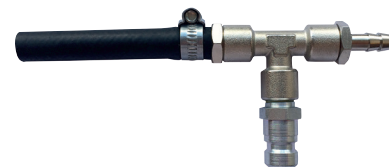

### Long Fuel Tube Unit

Product No: SP Fuel Tube  
Fuel tool long tube for sender unit access, used to deliver fuel back from the suction vessel.

### T Piece Bleeder 8mm

Product No: 100022781  
T Piece bleeder to connect between fuel filter and fuel line to provide suction on both sides.

### Mini Suction Pipe

Product No: 10002382  
300mm long, 3 mm suction pipe for pushing into the dead end common rail to bleed air.