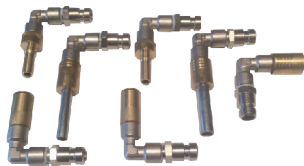

### Braided Stainless Steel Filler Neck Probes

2 Metre Small  
Product No: SP Fuel L 1063-2k  
2 Metre Standard  
Product No: SP Fuel L 1063k  
3 Metre Small  
Product No: SP Fuel SS 3mtr sml  
3 Metre Standard  
Product No: SP Fuel L 1063 3mtr

### Long Fuel Tube Unit

Product No: SP Fuel Tube  
Fuel tool long tube for sender unit access, used to deliver fuel back from the suction vessel.

### T Piece Bleeder 8mm

Product No: 100022781  
T Piece bleeder to connect between fuel filter and fuel line to provide suction on both sides.

### Mini Suction Pipe

Product No: 10002382  
300mm long, 3 mm suction pipe for pushing into the dead end common rail to bleed air.