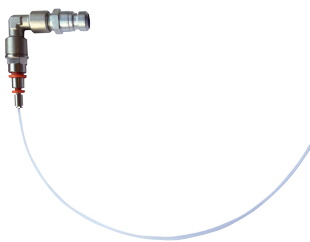

### Long Fuel Tube Unit

Product No: SP Fuel Tube  
Fuel tool long tube for sender unit access, used to deliver fuel back from the suction vessel.

### T Piece Bleeder 8mm

Product No: 100022781  
T Piece bleeder to connect between fuel filter and fuel line to provide suction on both sides.

### Mini Suction Pipe

Product No: 10002382  
300mm long, 3 mm suction pipe for pushing into the dead end common rail to bleed air.